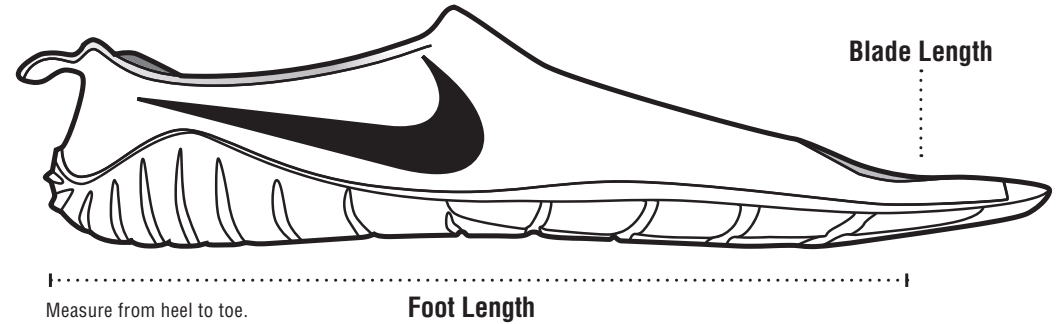

NIKE SWIM FINN

Step One: Measure Yourself

Step Two: Find Your Size

Use your measurements and the chart below to determine your fin size.

MEN'S

SIZE	
XXS	US 3-5 UK 2-4 EU 35-37.5
XS	US 5-7 UK 4.5-6 EU 37.5-40
S	US 7-9 UK 6-8 EU 40-42.5
M	US 9-10.5 UK 8-9.5 EU 42.5-44.5
L	US 10.5-12 UK 9.5-11 EU 44.5-46
XL	US 12-14 UK 11-13 EU 46-48.5

WOMEN'S

XXS	US 5-6.5 UK 2.5-4 EU 35-37
XS	US 6.5-8.5 UK 4-6 EU 37-39
S	US 8.5-10.5 UK 6-8 EU 39-43
M	US 10.5-12 UK 8-9.5 EU 43-44
L	US 12-14 UK 9.5-11.5 EU 44-46.5

	FOOT LENGTH	BLADE LENGTH
IN	8.25 - 9	2
CM	21 - 23	5
IN	9 - 10	2.25
CM	23 - 25	5.5
IN	10 - 10.5	2.25
CM	25 - 26	6
IN	10.5 - 11	2.5
CM	26 - 28	6.5
IN	11 - 11.5	2.5
CM	28 - 29	6.5
IN	11.5 - 12.25	2.75
CM	29 - 31	7
IN	8.25 - 9	2
CM	21 - 23	5
IN	9 - 10	2.25
CM	23 - 25	5.5
IN	10 - 10.5	2.25
CM	25 - 26	6
IN	10.5 - 11	2.5
CM	26 - 28	6.5
IN	11 - 11.5	2.5
CM	28 - 29	6.5