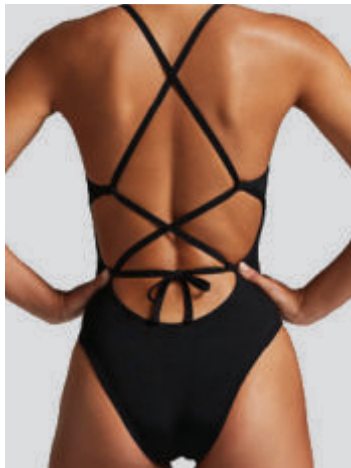

JAMMER

FASTBACK

LACE UP TIE BACK

RACERBACK

CUT-OUT

NIKE SWIM FIT GUIDE

Use the chart below to determine your size. If you're on the borderline between two sizes, order the smaller size for a tighter fit or the larger size for a looser fit. If your measurements for hips and waist correspond to two different suggested sizes, order the one indicated by your hip measurement.