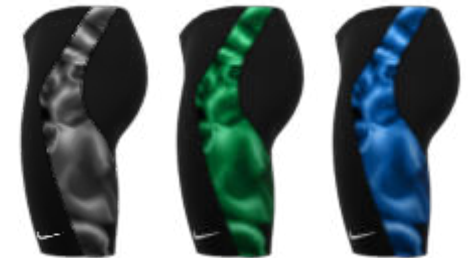

NIKE HYDRASTRONG

001 black 313 court green 494 game royal