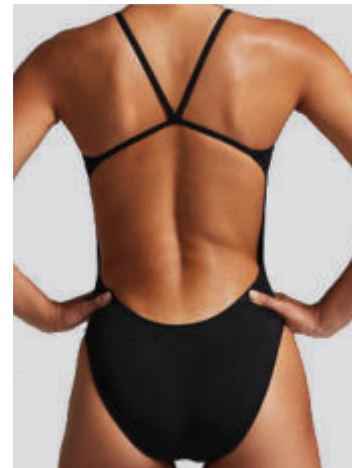

JAMMER

FASTBACK

LACE UP TIE BACK

RACERBACK

CUT-OUT

NIKE SWIM FIT GUIDE

Use the chart below to determine your size. If you're on the borderline between two sizes, order the smaller size for a tighter fit or the larger size for a looser fit. If your measurements for hips and waist correspond to two different suggested sizes, order the one indicated by your hip measurement.