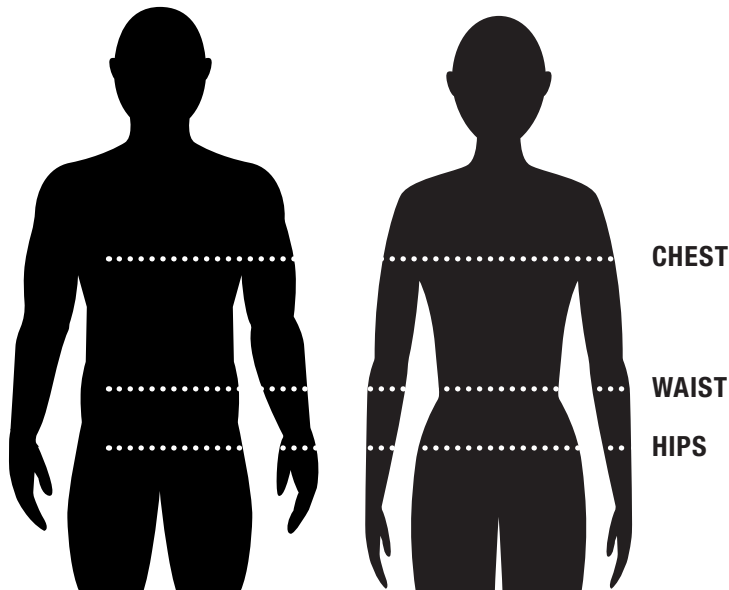

NIKE SWIM PARKA

Step One: Measure Yourself

CHEST/BUST

Measure around the fullest part of your chest, keeping the tape horizontal.

WAIST

Measure around the narrowest part (typically the small of your back and where your body bends side to side).

HIPS

Measure around the fullest part of your hips, keeping the tape horizontal.

Step Two: Find Your Size

Use the chart below to determine your size. If you're on the borderline between two sizes, order the smaller size for a tighter fit or the larger size for a looser fit. If your measurements for hips and waist correspond to two different suggested sizes, order the one indicated by your hip measurement.

SIZE		CHEST	WAIST	HIPS
XS	IN	32.5 - 35.5	26 - 29	32 - 35
	CM	82.5 - 90	66 - 73.5	81 - 89
S	IN	35.5 - 38.5	29 - 32	35 - 38
	CM	90 - 98	73.5 - 81	89 - 96.5
M	IN	38.5 - 41.5	32 - 35	38 - 41
	CM	98 - 105.5	81 - 89	96.5 - 104
L	IN	41.5 - 44.5	35 - 38	41 - 44
	CM	105.5 - 113	89 - 96.5	104 - 112
XL	IN	44.5 - 47.5	38 - 41	44 - 47
	CM	113 - 120.5	96.5 - 104	112 - 119.5
XXL	IN	47.5 - 50.5	41 - 44	47 - 50
	CM	120.5 - 128.5	104 - 112	119.5 - 127