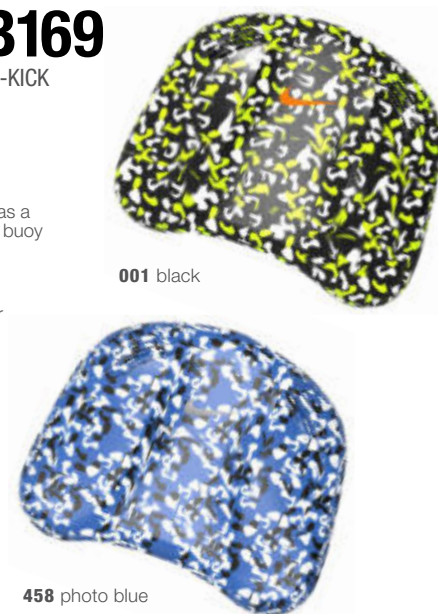

SIZES OS

919 black / photo blue

NESSB169

NIKE SWIM PULL-KICK REGRIND

- ▶ **100% EVA FOAM**
- ▶ **2-IN-1 DESIGN** provides dual use as a kickboard and pull buoy
- ▶ **COMPACT SIZE** travels easily
- ▶ **STREAMLINED SHAPE** encourages proper body position

SIZES OS

001 black

458 photo blue

NESSD129

NIKE SWIM QUICK-DRY SWIM TOWEL LARGE 16" x 32"

- ▶ **84% RECYCLED POLYESTER** 12% NYLON, 4% POLYESTER
- ▶ **ULTRA-SOFT FABRIC** dries super fast
- ▶ **COMPACT & LIGHTWEIGHT** for ease during travel
- ▶ **SNAP LOOP** so you can hang and dry towel on the go
- ▶ **MACHINE WASHABLE** for convenience
- ▶ **75% RECYCLED CONTENT** by weight which reduces waste and our carbon footprint