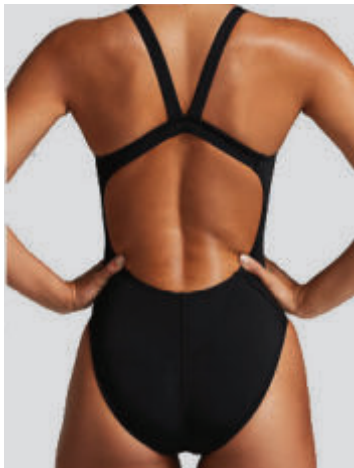

MEN'S & WOMEN'S PERFORMANCE SWIMWEAR CHASSIS GUIDE

FASTBACK