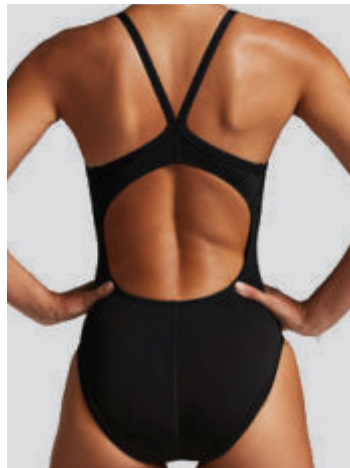

JAMMER

FASTBACK

LACE UP TIE BACK

RACERBACK

CUT-OUT

NIKE SWIM FIT GUIDE

Use the chart below to determine your size. If you're on the borderline between two sizes, order the smaller size for a tighter fit or the larger size for a looser fit. If your measurements for hips and waist correspond to two different suggested sizes, order the one indicated by your hip measurement.