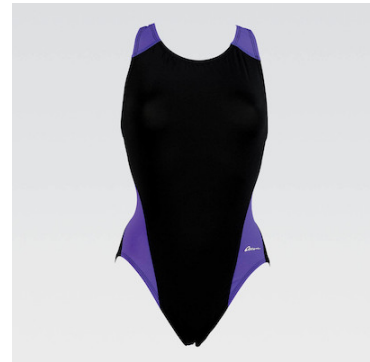

Women's Basic Panel Black/Purple
Performance Back One Piece
7707S - 950 - G2

SIZE 22 24 26 28 30 32 34 36
38 40