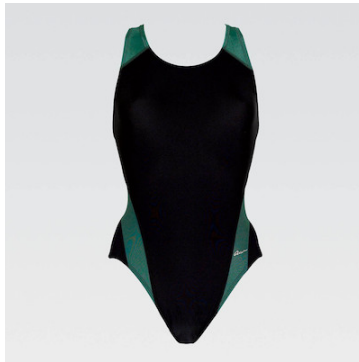

Women's Basic Panel Black/Green
Performance Back One Piece
7707S - 947 - G2

SIZE 22 24 26 28 30 32 34 36
38 40